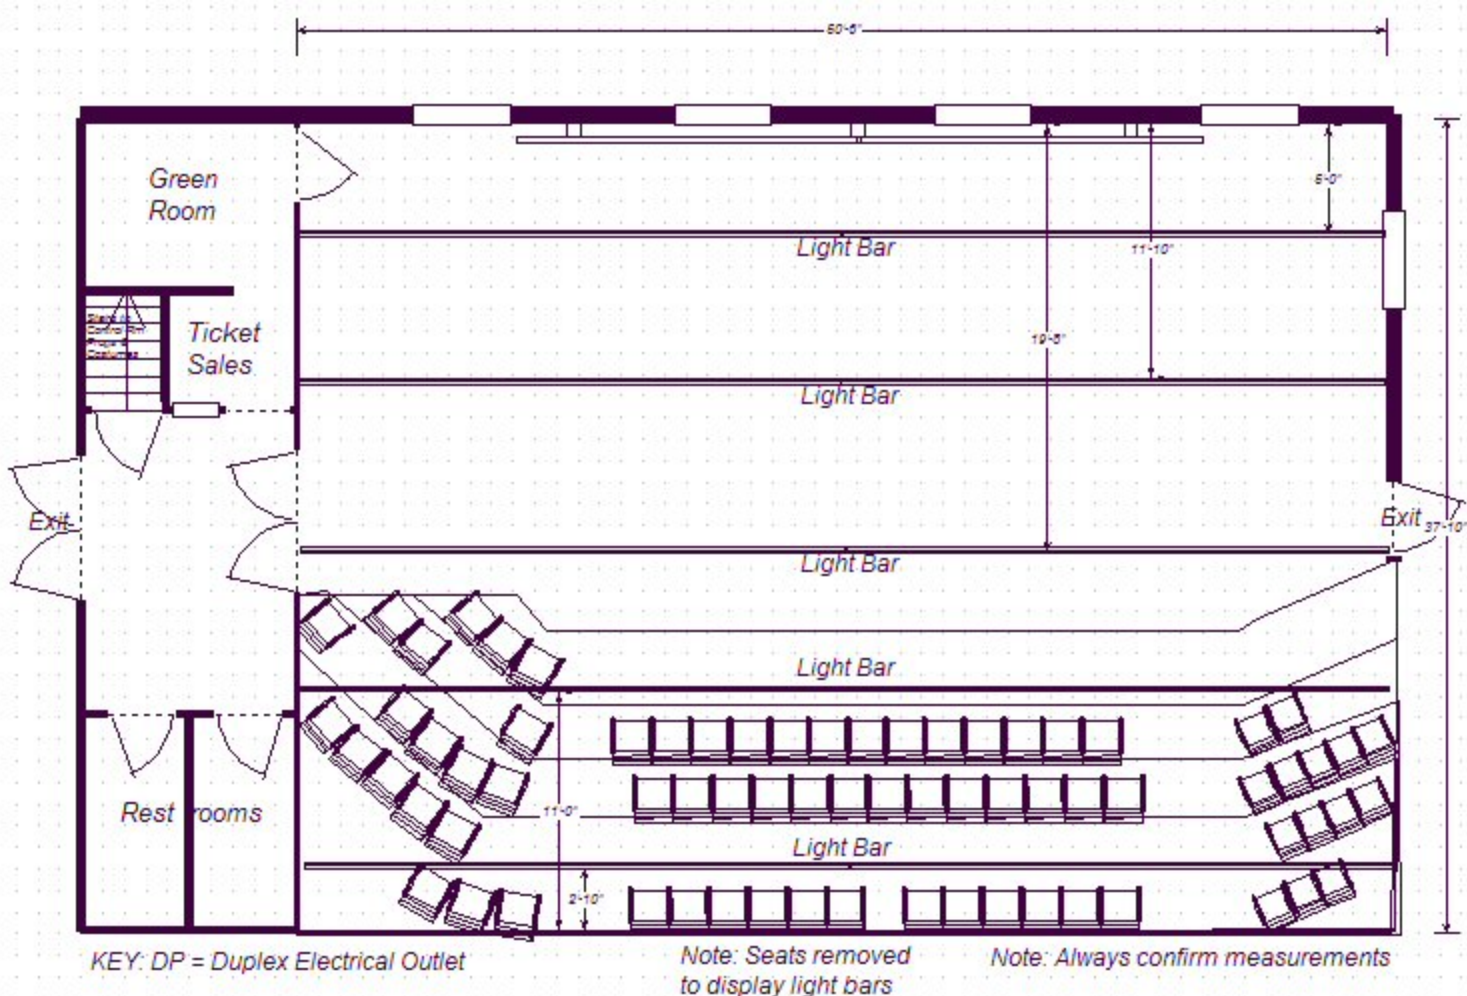

KEY: DP = Duplex Electrical Outlet

Note: Always confirm measurements

DIMENSIONS OF ESSEX MEMORIAL HALL
Home of Essex Community Players

LIGHT BAR PLAN OF ESSEX MEMORIAL HALL
Home of Essex Community Players